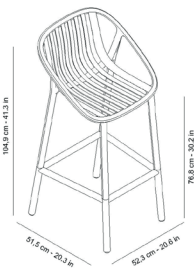

Ref. 06538 - EAN 8411344065389

TABOURET HAUTE BINI GRIS FONCÉ

Élaboré par Joan Gaspar

DESCRIPTION

Stool for indoor and outdoor use. Made of polypropylene with fiberglass. UV protection.

DES MESURES

W 52,2cm × L 50,8cm × H 104,8cm × Hs 75,5cm
W 20.56in × L 20.01in × H 41.26in × Hs 29.73in

CARACTÉRISTIQUES

Poids 5.6
Empilable

STD units	Packaging dim. (cm)	Units Container 20'	Units Container 40'	Units Container HC	Units Trayler 70m ³	Units Truck 100m ³
2X	60 × 57 × 83	152	328	498	552	672
4X	74 × 61 × 97	216	456	596	576	1008