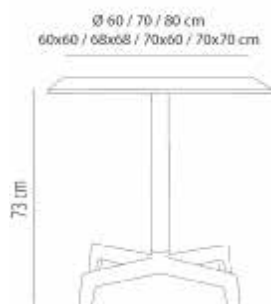

● Noir	○ Blanc	● Rouge
Satin	●	●	
Brillant	●	●	●
Camarade	●	●	●

PLATEAU

	○ Blanc
70x70cm	●

PLATEAU/PIED

	○ Blanc
Noir	●
Blanc	●
Rouge	●