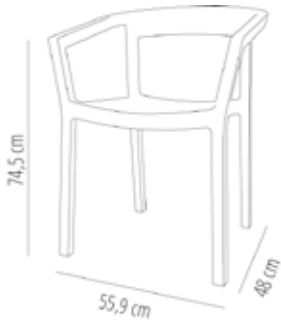

CHAISE AVEC ACCOUDOIRS PEACH TAPISSÉE

Tissu en vinyle et mousse avec support textile en polyester coton. Approprié pour les meubles d'intérieur avec une bonne résistance à l'abrasion, étanche à l'eau, durable et facile à nettoyer. Il est recommandé de laver à la main avec un détergent neutre. Couleurs solides et durables. Mousses de 5 mm d'épaisseur et pression de 18 kg. Pour éviter les taches, veuillez ne pas empiler les chaises tapissées.

DES MESURES

W 55,9cm × L 48cm × H 74,5cm × Hs 44,5cm × Ha 64,5cm

W 22.01in × L 18.9in × H 29.34in × Hs 17.52in × Ha 25.4in

CARACTÉRISTIQUES

Poids 4,95 Kg.

STD units	Packaging dim. (cm)	Units Container 20'	Units Container 40'	Units Container HC	Units Trayler 70m³	Units Truck 100m³
4X	60.7 × 73.7 × 96.9	260	548	632	652	912

COMBINAISONS

	Noir	Blanc	Rouge	Chocolat	Sable	Olive Verte
Noir Spradling	☐	☐	☐	☐	☐	☐
Chocolat	☐	☐	☐	☐	☐	☐
Arena	☐	☐	☐	☐	☐	☐
Rouge	☐	☐	☐	☐	☐	☐
Blanc	☐	☐	☐	☐	☐	☐
Nil	☐	☐	☐	☐	☐	☐