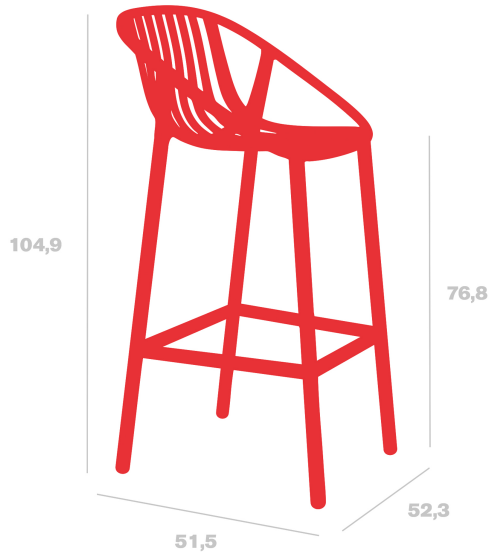

Tabouret Bini

Par Joan Gaspar

Stool for indoor and outdoor use. Made of polypropylene with fiberglass. UV protection.

Mesures

A 52.2cm x L 50.8cm

W 20.55in x L 20in

Hs: 75.5cm

Hs: 29.72in

Largeur de la base: 52.2cm

Largeur de la base: 20.55in

Poids

5.6 Kg

12.35 lb

Informations logistiques

Unités	Packaging (cm)	Packaging (in)	m ³	ft ³	Peso Br. (kg)	Gross We. (lb)
1x	74 x 61 x 97	29.13 x 24.02 x 38.19	0.438	15.47	5.88	12.96