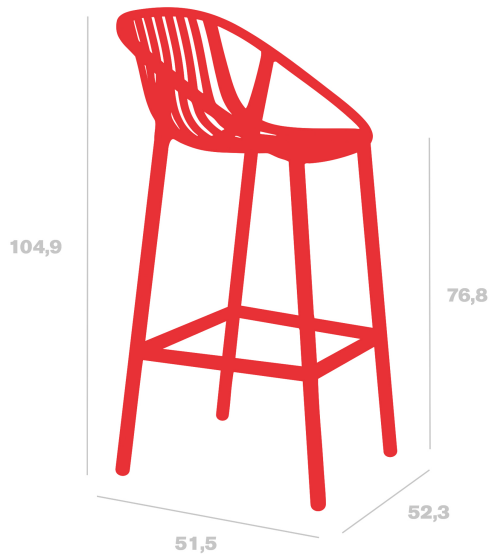

# Tabouret Bini

Par Joan Gaspar

**Stool for indoor and outdoor use. Made of polypropylene with fiberglass. UV protection.**

#### Mesures

**W 52.2cm x L 50.8cm x H 104.8cm x Hs 75.5cm x Largeur de la base 52.2cm**

**W 20.55in x L 20in x H 41.26in x Hs 29.72in x Largeur de la base 20.55in**

#### Poids

**5.6 Kg**

**12.35 lb**