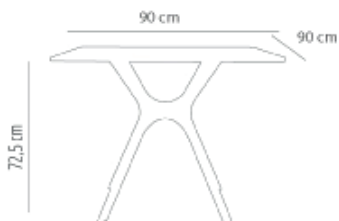

PREMIOS

Award of Excellence IIDA/HD Product Design 2014

Winner Interior Innovation Award 2014

CERTIFICACIONES

UNE-EN 15372

MEDIDAS

W 90cm x L 90cm x H 74cm

W 35.44in x L 35.44in x H 29.14in

CARACTERÍSTICAS

Peso 24,6 Kg.

STD units	Packaging dim. (cm)	Units Container 20'	Units Container 40'	Units Container HC	Units Traylor 70m³	Units Truck 100m³
1X	83 x 74 x 27		312		360	

COLOR

Transparente

COLOR PIE