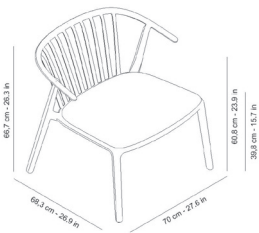

### MEDIDAS

W 70cm × L 68,2cm × H 66,5cm  
W 27.56in × L 26.86in × H 26.19in

### CARACTERÍSTICAS

Peso 7.5  
Apilable

STD units	Packaging dim. (cm)	Units Container 20'	Units Container 40'	Units Container HC	Units Trayler 70m <sup>3</sup>	Units Truck 100m <sup>3</sup>
2X	75 × 77 × 75	126	288	288	324	378