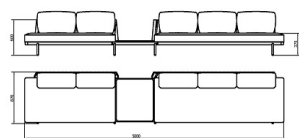

MEDIDAS

W 87cm x L 500cm x H 60cm x Hs 37,5cm
W 34,25in x L 196,85in x H 23,62in x Hs 14,76in