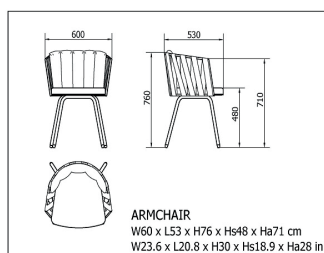

MEDIDAS

W 60cm x L 53cm x H 76cm x Hs 48cm x Ha 71cm

W 23.63in x L 20.87in x H 29.93in x Hs 18.9in x Ha 27.96in

CARACTERÍSTICAS

Peso 9,5 Kg.

STD units	Packaging dim. (cm)	Units Container 20'	Units Container 40'	Units Container HC	Units Traylor 70m ³	Units Truck 100m ³
1X	60.1 x 66.1 x 90	75	165	195		195