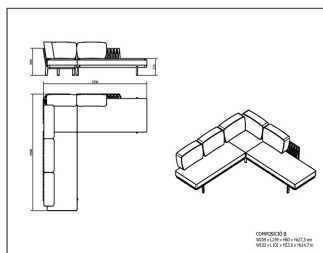

FALTA IMAGEN

MEDIDAS

W 259cm × L 259cm × H 60cm × Hs 37,5cm

W 101.97in × L 101.97in × H 23.63in × Hs 14.77in

CARACTERÍSTICAS

Peso 83,9 Kg.

STD units	Packaging dim. (cm)	Units Container 20'	Units Container 40'	Units Container HC	Units Traylor 70m ³	Units Truck 100m ³
1X	100 × 100 × 65	12	28	28		32