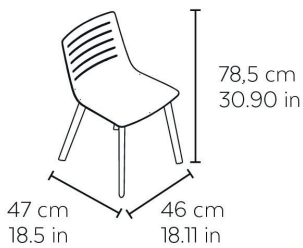

### MEDIDAS

W 46cm × L 50cm × H 78,5cm × Hs 46,5cm

W 18.12in × L 19.69in × H 30.91in × Hs 18.31in

### CARACTERÍSTICAS

Peso 5,25 Kg.

Apilable

STD units	Packaging dim. (cm)	Units Container 20'	Units Container 40'	Units Container HC	Units Traylor 70m³	Units Truck 100m³
2X	60 × 60 × 50	138	304	304	436	