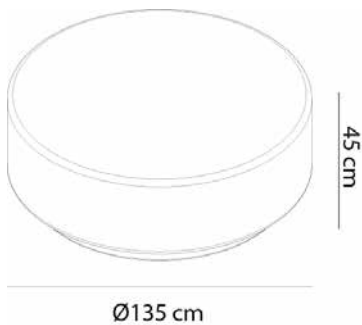

BANCOS DISK

Diseñado por **Javier Cuñado**