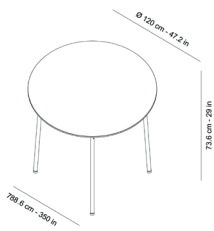

Ref. 06644 - EAN 8411344066447

TABLES HUB TABLETOP BLACK

Designed by Joan Gaspar

DESCRIPTION

Hub tables are suitable for indoor and outdoor use in HPL, and suitable only for indoor use in Melamine board. Lacquered aluminum structure and epoxy lacquered steel legs.

MEASUREMENTS

H 75cm × Ø 120cm
H 29.53in × Ø 47.25in

CHARACTERISTICS

Weight 25,4 Kg.

STD units	Packaging dim. (cm)	Units Container 20'	Units Container 40'	Units Container HC	Units Trayler 70m ³	Units Truck 100m ³
1X	122.5 × 124 × 19	72	167	242	308	364