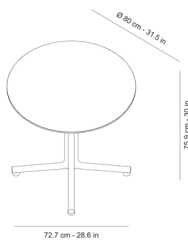

Ref. 06629 - EAN 8411344066294

TABLES BINI TABLETOP WHITE

Designed by Joan Gaspar

DESCRIPTION

Bini table for indoor and outdoor use. Version with hpl top and leg made of polypropylene with fiberglass and with UV protection.

MEASUREMENTS

H 76cm × Ø 80cm

H 29.93in × Ø 31.5in

CHARACTERISTICS

Weight 12 Kg.

STD units	Packaging dim. (cm)	Units Container 20'	Units Container 40'	Units Container HC	Units Trayler 70m ³	Units Truck 100m ³
1X	81 × 82.5 × 19.7	188	412	555	651	825