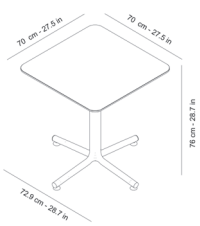

Ref. 06620 - EAN 8411344066201

TABLES BINI TABLETOP WHITE

Designed by Joan Gaspar

DESCRIPTION

Bini table for indoor and outdoor use. Version with hpl top and leg made of polypropylene with fiberglass and with UV protection.

MEASUREMENTS

W 70cm × L 70cm × H 76cm
W 27.56in × L 27.56in × H 29.93in

CHARACTERISTICS

Weight 10,18 Kg.

STD units	Packaging dim. (cm)	Units Container 20'	Units Container 40'	Units Container HC	Units Trayler 70m ³	Units Truck 100m ³
1X	71 × 75 × 12	450	912	1056	1254	1360