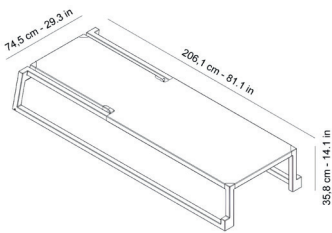

Ref. 01463 - EAN 8411344014639

BARCINO SUN BED SAND

Designed by Joan Gaspar

DESCRIPTION

Sun bed for indoor and outdoor use. Anodized aluminum structure painted by kiln spray 40x40 mm and 2 mm thick. 1,170 gr / m² Textilene, heat welded for greater resistance, and double yarn weft and warp. Reclinable in 5 positions, including extra flat position ideal for lying on your stomach. Backrest with safety stop. Wheels on rear legs and anti-slip lugs on the front and rear.

MEASUREMENTS

W 74,5cm × L 200cm × H 35,8cm
W 29.34in × L 78.75in × H 14.1in

CHARACTERISTICS

Weight 19,25 Kg.
Maximum Stackable

STD units	Packaging dim. (cm)	Units Container 20'	Units Container 40'	Units Container HC	Units Trayler 70m ³	Units Truck 100m ³
2X	78 × 217 × 50	56	128	160		200