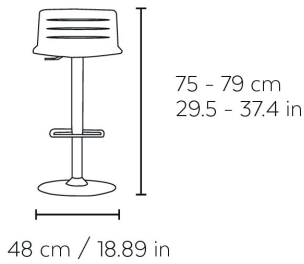

Ref. 85983.CAMERA.1X.ERACSE02 - EAN 8411344859834

SKIN STOOL CENTRAL BASE FULLY UPHOLSTERED ERA GENERATION CSE02

Designed by Josep Llusçà

DESCRIPTION

Fully upholstered stool. Seat injected in polypropylene with fiberglass. Black painted steel foot, with pump.

MEASUREMENTS

W 48cm × L 48cm × H 115cm × Hs 77cm
W 18.9in × L 18.9in × H 45.28in × Hs 30.32in

CHARACTERISTICS

Weight 8,2 Kg.

STD units	Packaging dim. (cm)	Units Container 20'	Units Container 40'	Units Container HC	Units Trayler 70m ³	Units Truck 100m ³
1X	59.5 × 57 × 83	76	160	236	288	324