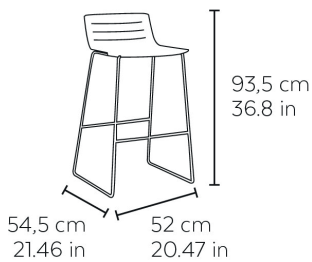

MEASUREMENTS

W 52cm × L 54,5cm × H 94,5cm × Hs 73cm
W 20.48in × L 21.46in × H 37.21in × Hs 28.75in

CHARACTERISTICS

Weight 7,95 Kg.

STD units	Packaging dim. (cm)	Units Container 20'	Units Container 40'	Units Container HC	Units Trayler 70m ³	Units Truck 100m ³
1X	74.2 × 51.7 × 96.9	68	140	140	170	180