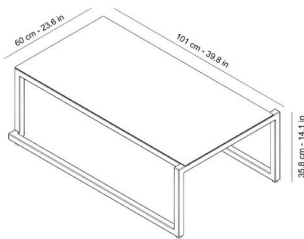

### DESCRIPTION

stackable centre table for indoor and outdoor use. Anodised aluminium structure, spray finish and kiln-dried.

### MEASUREMENTS

W 60cm × L 101cm × H 35,8cm  
W 23.63in × L 39.77in × H 14.1in

### CHARACTERISTICS

**Weight** 8 Kg.  
**Maximum Stackable** 3 Units

STD units	Packaging dim. (cm)	Units Container 20'	Units Container 40'	Units Container HC	Units Trayler 70m <sup>3</sup>	Units Truck 100m <sup>3</sup>
1X	64 × 103 × 39	120	250	250	300	