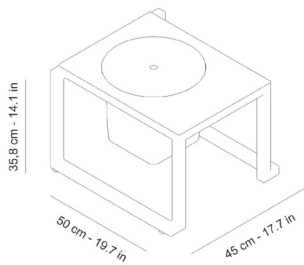

Ref. 01597 - EAN 8411344015971

TABLES BARCINO TABLETOP WHITE

Designed by Joan Gaspar

DESCRIPTION

Side table 50x45 for indoor and outdoor use. Anodised aluminium structure, painted by oven spraying, 40x40 mm and 2 mm thick. About 3 mm thick. Contains black transparent polycarbonate cover.

MEASUREMENTS

W 45cm × L 50cm × H 35,8cm
W 17.72in × L 19.69in × H 14.1in

CHARACTERISTICS

Weight 5,06 Kg.

STD units	Packaging dim. (cm)	Units Container 20'	Units Container 40'	Units Container HC	Units Trayler 70m ³	Units Truck 100m ³
1X	60 × 50 × 40					