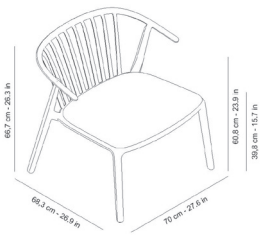

Ref. 86906 - EAN 8411344869062

UPHOLSTERED WOODY LOUNGE ARMCHAIR RED

Designed by Josep Llusca

DESCRIPTION

Armchair with monoblock design. Injected polypropylene and fiberglass. Upholstered seat. UV protection. Stackable. Suitable for indoor and outdoor use.

MEASUREMENTS

W 70cm × L 68,2cm × H 66,5cm
W 27.56in × L 26.86in × H 26.19in

CHARACTERISTICS

Weight 7.5
Stackable

STD units	Packaging dim. (cm)	Units Container 20'	Units Container 40'	Units Container HC	Units Trayler 70m ³	Units Truck 100m ³
2X	75 × 77 × 75	126	288	288	324	378