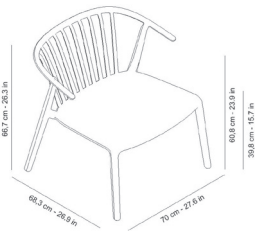

Ref. 06558 - EAN 8411344065587

WOODY LOUNGE CHAIR

Designed by Josep Llusà

DESCRIPTION

Monoblock armchair with arms. Injected polypropylene and fiberglass. UV protection. Stackable. Suitable for indoor and outdoor use.

MEASUREMENTS

W 70cm × L 68,2cm × H 66,5cm
W 27.56in × L 26.86in × H 26.19in

CHARACTERISTICS

Weight 7.5
Stackable

STD units	Packaging dim. (cm)	Units Container 20'	Units Container 40'	Units Container HC	Units Trayler 70m ³	Units Truck 100m ³
1X	x x					