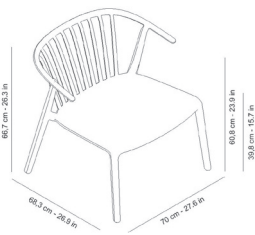

Ref. 06550 - EAN 8411344065501

WOODY LOUNGE CHAIR RED

Designed by Josep Llusà

DESCRIPTION

Monoblock armchair with arms. Injected polypropylene and fiberglass. UV protection. Stackable. Suitable for indoor and outdoor use.

MEASUREMENTS

W 70cm × L 68,2cm × H 66,5cm
W 27.56in × L 26.86in × H 26.19in

CHARACTERISTICS

Weight 7.5
Stackable

STD units	Packaging dim. (cm)	Units Container 20'	Units Container 40'	Units Container HC	Units Trayler 70m ³	Units Truck 100m ³
2X	75 × 77 × 75	126	288	288	324	378
P8	80 × 120 × 120	88	200	400	528	624