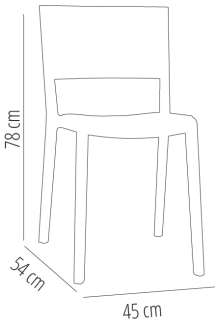

Ref. 05500 - EAN 8411344055007

SPOT CHAIR GREEN EDITION YELLOW FIRE

Designed by Josep Llusà

DESCRIPTION

Chair for indoor and outdoor use. Injected in fiber glass with PP 100% recycled using gas assisted injection moulding technology. UV Protection. Net weight 3,4 kg (7.54 lb).

CERTIFICATIONS

UNE-EN 581-1

MEASUREMENTS

W 45cm × L 54cm × H 78cm × Hs 45cm

W 17.72in × L 21.26in × H 30.71in × Hs 17.72in

CHARACTERISTICS

Weight 3,42 Kg.

Stackable max 10 Units

STD units	Packaging dim. (cm)	Units Container 20'	Units Container 40'	Units Container HC	Units Traylor 70m³	Units Truck 100m³
2X	× ×	138	306	304	416	562
4X	× ×	280	548	568	652	808
P22	× ×	528	1056	1056	1188	1276