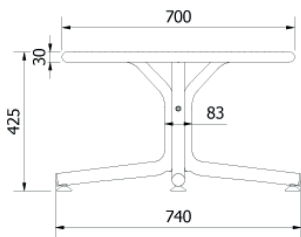

### DESCRIPTION

Bini Lounge table for indoor and outdoor use. Made of polypropylene with fiberglass, with UV protection. Weight 5,5 kg

### MEASUREMENTS

H 40cm × Ø 70cm  
H 15.75in × Ø 27.56in

### CHARACTERISTICS

Weight 5,5 Kg.

STD units	Packaging dim. (cm)	Units Container 20'	Units Container 40'	Units Container HC	Units Trayler 70m <sup>3</sup>	Units Truck 100m <sup>3</sup>
1X	73 × 71 × 13	450	912	1056	1254	1360