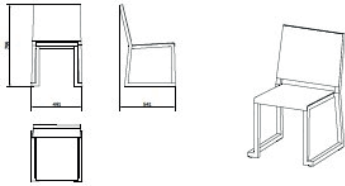

Ref. 06495 - EAN 8411344064955

BARCINO CHAIR WITH CUSHION SAND

Designed by **Joan Gaspar**

DESCRIPTION

Stackable chair for indoor and outdoor use. Powder coated anodized aluminium structure. Cushion included.

MEASUREMENTS

W 52cm × L 57cm × H 80cm × Hs 43cm
W 20.48in × L 22.45in × H 31.5in × Hs 16.93in

CHARACTERISTICS

Weight 8
Stackable max 3 Units

STD units	Packaging dim. (cm)	Units Container 20'	Units Container 40'	Units Container HC	Units Trayler 70m ³	Units Truck 100m ³
4X	61 × 72 × 80					