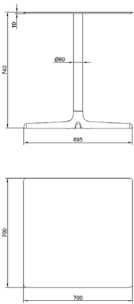

Ref. 05920 - EAN 8411344059203

TABLES TOLEDO PEDESTAL BASE TABLETOP GREENISH GREY

Designed by **Jorge Pensi**

DESCRIPTION

Table for indoor and outdoor use. Painted aluminium structure with an HPL table top of the same colour. Weight: 10kg (22.04 lbs)

MEASUREMENTS

W 70cm × L 70cm × H 74cm
W 27.56in × L 27.56in × H 29.14in

CHARACTERISTICS

Weight 11.36
Stackable

STD units	Packaging dim. (cm)	Units Container 20'	Units Container 40'	Units Container HC	Units Trayler 70m ³	Units Truck 100m ³
1X	71 × 74 × 20	154	350	350	462	504