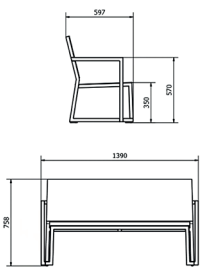

Ref. 06501 - EAN 8411344065013

BARCINO SOFA WITH CUSHION SAND

Designed by Joan Gaspar

DESCRIPTION

Stackable sofa for indoor and outdoor use. Anodized aluminum structure painted by spray drying in the oven 30x30mm and 2mm thick. Hazelnut polyester cushion, included.

MEASUREMENTS

W 139cm × L 59cm × H 76cm × Hs 36cm × Ha 57cm

W 54.73in × L 23.23in × H 29.93in × Hs 14.18in × Ha 22.45in

CHARACTERISTICS

Weight 16 Kg.

Maximum Stackable 2 Units

STD units	Packaging dim. (cm)	Units Container 20'	Units Container 40'	Units Container HC	Units Trayler 70m ³	Units Truck 100m ³
1X	62 × 141 × 80	38	80		113	