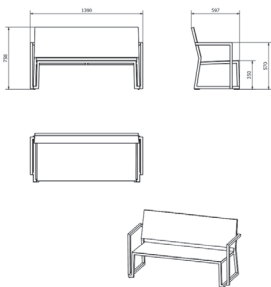

Ref. 06501 - EAN 8411344065013

BARCINO SOFA WITH CUSHION SAND

Designed by Joan Gaspar

DESCRIPTION

Stackable sofa for indoor and outdoor use. Anodized aluminum structure painted by spray drying in the oven 30x30mm and 2mm thick. Hazelnut polyester cushion, included.

MEASUREMENTS

W 139cm × L 59cm × H 76cm × Hs 36cm × Ha 57cm

W 54.73in × L 23.23in × H 29.93in × Hs 14.18in × Ha 22.45in

CHARACTERISTICS

Weight 16

Stackable max 2 Units

| STD units | Packaging dim. (cm) | Units Container 20' | Units Container 40' | Units Container HC | Units Trayler 70m ³ | Units Truck 100m ³ |
|-----------|---------------------|---------------------|---------------------|--------------------|--------------------------------|-------------------------------|
| 1X | 62 × 141 × 80 | 38 | 80 | | 113 | |