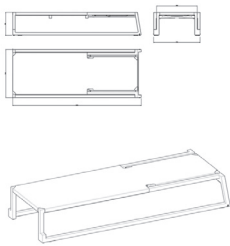

Ref. 01463 - EAN 8411344014639

MILANO SUN LOUNGER SAND

Designed by **Joan Gaspar**

DESCRIPTION

Stackable lounger for indoor and outdoor use. Anodized aluminum structure painted by kiln spray 40x40 mm and 2 mm thick. 1,170 gr / m² Textilene, heat welded for greater resistance, and double yarn weft and warp. Reclinable in 5 positions, including extra flat position ideal for lying on your stomach. Backrest with safety stop. Wheels on rear legs and anti-slip lugs on the front and rear.

MEASUREMENTS

W 74,5cm × L 200cm × H 35,8cm
W 29.34in × L 78.75in × H 14.1in

CHARACTERISTICS

Weight 19.25
Stackable

STD units	Packaging dim. (cm)	Units Container 20'	Units Container 40'	Units Container HC	Units Trayler 70m ³	Units Truck 100m ³
2X	78 × 217 × 50	56	128	160		200