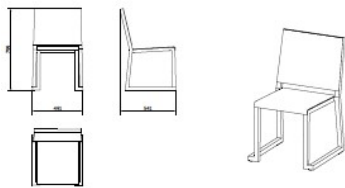

ARMCHAIR BARCINO WITH CUSHION

Low chair for indoor and outdoor use. Anodized aluminum structure painted by spray drying in the oven 30x30mm and 2mm thick. Beige polyester cushion.

MEASUREMENTS

W 68,5cm × L 59cm × H 76cm × Hs 36cm × Ha 57cm

MEASUREMENTS

W 52cm × L 22,4cm × H 80cm × Hs 43cm × Ha 62cm
 W 20.48in × L 8.82in × H 31.5in × Hs 16.93in × Ha 24.41in

CHARACTERISTICS

Weight 9 Kg. | Maximum Stackable 3 unidades

ACCESSORIES

Bliss Cushion 00A42 Asgard Hazelnut

STD units	Packaging dim. (cm)	Units Container 20'	Units Container 40'	Units Container HC	Units Trayler 70m ³	Units Truck 100m ³
4X	61 × 72 × 80					

SHELL / LEG COMBINATIONS

	 Sand	 White	 Black
Sand			
White			
Black			