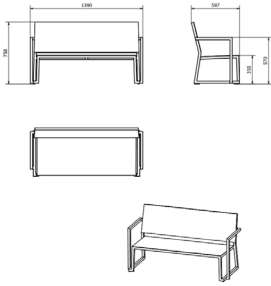

BARCINO SOFA WITH CUSHION

Stackable sofa for indoor and outdoor use. Anodized aluminum structure painted by spray drying in the oven 30x30mm and 2mm thick. Hazelnut polyester cushion, included.

MEASUREMENTS

W 139cm × L 59cm × H 76cm × Hs 36cm × Ha 57cm

W 54.73in × L 23.23in × H 29.93in × Hs 14.18in × Ha 22.45in

CHARACTERISTICS

Weight 16 Kg. | Maximum Stackable 2 unidades

ACCESSORIES

COJINBARCINO

STD units	Packaging dim. (cm)	Units Container 20'	Units Container 40'	Units Container HC	Units Trayler 70m³	Units Truck 100m³
1X	62 × 141 × 80	38	80		113	

SHELL / LEG COMBINATIONS

	Sand	White	Black
Sand			
White			
Black