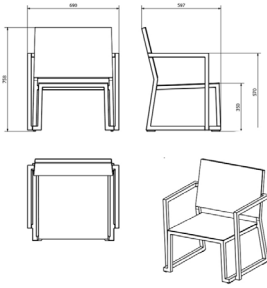

ARMCHAIR BARCINO WITH CUSHION

Low chair for indoor and outdoor use. Anodized aluminum structure painted by spray drying in the oven 30x30mm and 2mm thick. Beige polyester cushion.

MEASUREMENTS

W 68,5cm × L 59cm × H 76cm × Hs 36cm × Ha 57cm

W 26.97in × L 23.23in × H 29.93in × Hs 14.18in × Ha 22.45in

CHARACTERISTICS

Weight 8,2 Kg. | **Maximum Stackable** 2 unidades

ACCESSORIES

COJINBARCINO

STD units	Packaging dim. (cm)	Units Container 20'	Units Container 40'	Units Container HC	Units Trayler 70m ³	Units Truck 100m ³
1X	68.5 × 59 × 76					

SHELL / LEG COMBINATIONS

	Sand	White	Black
Sand	●		
White		●	
Black			●

BARCINO CHAIR WITH ARMS WITH CUSHION

Stackable armchair for indoor and outdoor use. Powder coated anodized aluminium structure. Cushion included.

MEASUREMENTS

W 52cm × L 22,4cm × H 80cm × Hs 43cm × Ha 62cm
 W 20.48in × L 8.82in × H 31.5in × Hs 16.93in × Ha 24.41in

CHARACTERISTICS

Weight 9 Kg. | Maximum Stackable 3 unidades

ACCESSORIES

Bliss Cushion 00A42 Asgard Hazelnut