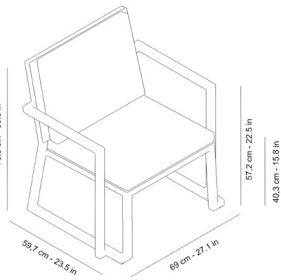

ARMCHAIR BARCINO WITH CUSHION

Low chair for indoor and outdoor use. Anodized aluminum structure painted by spray drying in the oven 30x30mm and 2mm thick. Beige polyester cushion.

MEASUREMENTS

W 68,5cm × L 59cm × H 76cm × Hs 36cm × Ha 57cm

W 26.97in × L 23.23in × H 29.93in × Hs 14.18in × Ha 22.45in

CHARACTERISTICS

Weight 8,2 Kg. | **Maximum Stackable** 2 unidades

ACCESSORIES

COJINBARCINO

STD units	Packaging dim. (cm)	Units Container 20'	Units Container 40'	Units Container HC	Units Trayler 70m ³	Units Truck 100m ³
1X	68.5 × 59 × 76					

MEASUREMENTS

W 52cm × L 22,4cm × H 80cm × Hs 43cm × Ha 62cm
 W 20.48in × L 8.82in × H 31.5in × Hs 16.93in × Ha 24.41in

CHARACTERISTICS

Weight 9 Kg. | Maximum Stackable 3 unidades

ACCESSORIES

Bliss Cushion 00A42 Asgard Hazelnut

MEASUREMENTS

W 52cm × L 57cm × H 80cm × Hs 43cm
 W 20.48in × L 22.45in × H 31.5in × Hs 16.93in

CHARACTERISTICS

Weight 8 Kg. | Maximum Stackable 3 unidades

ACCESSORIES

Bliss Cushion 00A42 Asgard Hazelnut

STD units	Packaging dim. (cm)	Units Container 20'	Units Container 40'	Units Container HC	Units Trayler 70m ³	Units Truck 100m ³
4X	61 × 72 × 80					