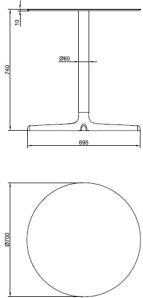

Ref. 05917 - EAN 8411344059173

TABLES TOLEDO PEDESTAL BASE
TABLETOP GREENISH GREY

Designed by **Jorge Pensi**

DESCRIPTION

Table for indoor and outdoor use. Painted aluminium structure with an HPL table top of the same colour.

MEASUREMENTS

H 74cm × Ø 70cm
H 29.14in × Ø 27.56in

CHARACTERISTICS

Weight 8,94 Kg.

STD units	Packaging dim. (cm)	Units Container 20'	Units Container 40'	Units Container HC	Units Trayler 70m ³	Units Truck 100m ³
1X	71 × 74 × 20	154	350	350	462	504