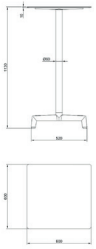

Ref. 06135 - EAN 8411344061350

TABLES HIGH SPUTNIK FOOT TABLETOP IVORY

Designed by **Josep Llusà**

DESCRIPTION

Table for indoor and outdoor use with painted aluminum structure, polyamide base, and an HPL top in the same colour. Weight: 11.8 Kg (26.01 lbs)

MEASUREMENTS

W 60cm × L 60cm × H 113cm
W 23.63in × L 23.63in × H 44.49in

CHARACTERISTICS

Weight 11,8 Kg.

STD units	Packaging dim. (cm)	Units Container 20'	Units Container 40'	Units Container HC	Units Trayler 70m ³	Units Truck 100m ³
1X	61 × 20 × 64			350	462	