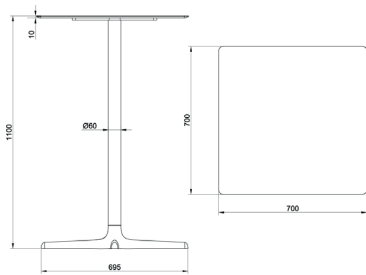

Ref. 06144 - EAN 8411344061442

**TABLES TOLEDO PEDESTAL BASE**  
**TABLETOP CHOCOLATE**

Designed by **Jorge Pensi**

**DESCRIPTION**

Table for indoor and outdoor use. Painted aluminum structure and HPL top in the same colour.

**MEASUREMENTS**

W 70cm × L 70cm × H 110cm  
W 27.56in × L 27.56in × H 43.31in

**CHARACTERISTICS**

**Weight** 11 Kg.

STD units	Packaging dim. (cm)	Units Container 20'	Units Container 40'	Units Container HC	Units Trayler 70m <sup>3</sup>	Units Truck 100m <sup>3</sup>
1X	71 × 74 × 20		725	725	875	