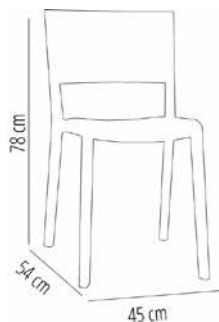

CERTIFICATIONS

NFEN581-1, NFEN581-2

SPOT CHAIR

Chair for indoor and outdoor use. Injected in fiberglass with PP using gas assisted injection moulding technology. Stackable. UV Protection. Net weight 2,80 kg (6.16 lb).

MEASUREMENTS

W 45cm × L 54cm × H 78cm × Hs 45cm

W 17.72in × L 21.26in × H 30.71in × Hs 17.72in

CHARACTERISTICS

Weight 2,8 Kg. | **Stackable máximo** 10 unidades

STD units	Packaging dim. (cm)	Units Container 20'	Units Container 40'	Units Container HC	Units Trayler 70m ³	Units Truck 100m ³
2X	60.1 × 66.1 × 90	138	306	304	416	562
4X	51.7 × 74.2 × 96.9	280	548	568	652	808
P22	58 × 98 × 218	528	1056	1056	1188	1276

SHELL COLOR

CERTIFICATIONS

UNE-EN 581-1

SPOT CHAIR GREEN EDITION

Chair for indoor and outdoor use. Injected in fiber glass with PP 100% recycled using gas assisted injection moulding technology. UV Protection. Net weight 3,4 kg (7.54 lb).

MEASUREMENTS

W 45cm × L 54cm × H 78cm × Hs 45cm

W 17.72in × L 21.26in × H 30.71in × Hs 17.72in

CHARACTERISTICS

Weight 3,42 Kg. | **Stackable máximo** 10 unidades

STD units	Packaging dim. (cm)	Units Container 20'	Units Container 40'	Units Container HC	Units Trayler 70m ³	Units Truck 100m ³
2X	x x	138	306	304	416	562
4X	x x	280	548	568	652	808
P22	x x	528	1056	1056	1188	1276