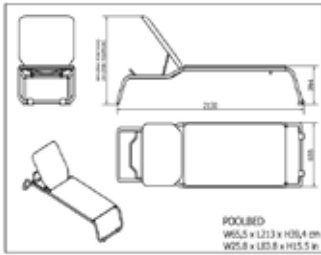

ANTHEA POOLBED

A distinguished collection for the most select homes, ANTHEA can't be defined as a complement, since its exquisite design turns each of its elements into the star of the setting. Its basic ingredients are colour, solutions for textile innovations, and form. Sofas, large armchairs, chairs, and an innovative pool bed, complete with a side table and coffee table, are perfect features for both indoors and outdoors.

Hammock compatible with the rest of the finishes in the series. Adjustable tilt, complements the outer area with the rest of the furniture and accessories in the series.

MEASUREMENTS

W 65,5cm × L 213cm × H 39,4cm

W 25.79in × L 83.86in × H 15.52in

CHARACTERISTICS

Weight 41 Kg.

STD units	Packaging dim. (cm)	Units Container 20'	Units Container 40'	Units Container HC	Units Trayler 70m³	Units Truck 100m³
1X	78 × 217 × 50	33	72	85		85

SHELL / LEG COMBINATIONS

	Anthea Plumet	Anthea Ocean	Anthea Storm	Anthea Stream	Anthea Garden	Anthea Dahlia	Anthea Grove	Anthea Sky	Anthea Marine	Anthea Garnet
Anthracite	•	•								
White			•	•	•	•				
Light Green							•			
Light Blue								•	•	
Red										•

SHELL / UPHOLSTERED COMBINATIONS

	Anthea Plumet	Anthea Ocean	Anthea Storm	Anthea Stream	Anthea Garden	Anthea Dahlia	Anthea Grove	Anthea Sky	Anthea Marine	Anthea Garnet
White & Black	•		•							
Dark Blue		•							•	
Light Blue				•				•		
Dark Green					•		•			
Light Red						•				•