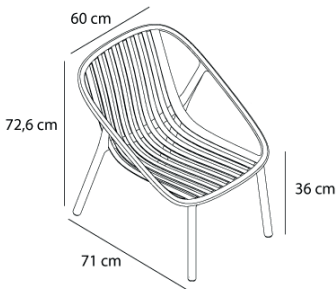

Ref. 05382 - EAN 8411344053829

BINI ARMCHAIR DARK GREY

Designed by Joan Gaspar

DESCRIPTION

Armchair made from polypropylene with fibreglass. UV protection.

AWARDS

ADI - Delta de plata 2022

CERTIFICATIONS

UNEEN581-1, UNEEN581-2

MEASUREMENTS

W 60cm × L 71cm × H 72,65cm × Hs 36cm
W 23.63in × L 27.96in × H 28.61in × Hs 14.18in

CHARACTERISTICS

Weight 4,9 Kg.

Stackable max 11 Units

| STD units | Packaging dim. (cm) | Units Container 20' | Units Container 40' | Units Container HC | Units Trayler 70m ³ | Units Truck 100m ³ |
|-----------|---------------------|---------------------|---------------------|--------------------|--------------------------------|-------------------------------|
| 4X | 80 × 60 × 80 | 200 | 440 | 660 | 816 | 828 |
| 2X | 80 × 60 × 80 | 100 | 220 | 330 | 408 | 414 |
| P22 | 116 × 60 × 180 | 396 | 880 | 880 | 1012 | 1012 |