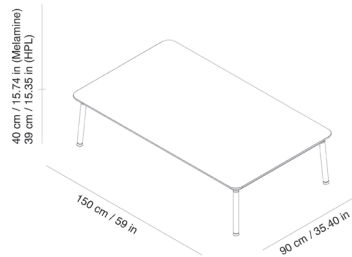

Ref. 06383 - EAN 8411344063835

TABLES HUB TABLETOP BLACK

Designed by Joan Gaspar

DESCRIPTION

Hub tables suitable for indoor and outdoor use in HPL, and suitable only for indoor use in Melamine board. Lacquered aluminum structure and epoxy lacquered steel legs. This collection stands out for its stability and resistance, combining 3 different heights with various measures of envelopes.

CERTIFICATIONS

ANSI3,UNEN15372,UNEEN581-3

MEASUREMENTS

W 90cm × L 150cm × H 40cm
W 35.44in × L 59.06in × H 15.75in

CHARACTERISTICS

Weight 27 Kg.

STD units	Packaging dim. (cm)	Units Container 20'	Units Container 40'	Units Container HC	Units Trayler 70m ³	Units Truck 100m ³
1X	90 × 150 × 40	135	276	309	431	