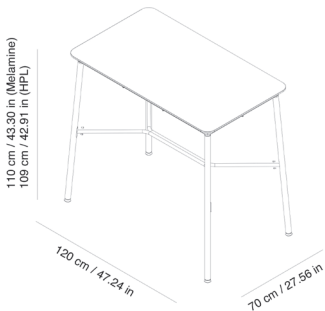

Ref. 06367 - EAN 8411344063675

TABLES HUB TABLETOP BLACK

Designed by Joan Gaspar

DESCRIPTION

Hub tables suitable for indoor and outdoor use in HPL, and suitable only for indoor use in Melamine board. Lacquered aluminum structure and epoxy lacquered steel legs. This collection stands out for its stability and resistance, combining 3 different heights with various measures of envelopes.

CERTIFICATIONS

ANSI3,UNEN15372,UNEEN581-3

MEASUREMENTS

W 70cm × L 120cm × H 110cm
W 27.56in × L 47.25in × H 43.31in

CHARACTERISTICS

Weight 26,5 Kg.

STD units	Packaging dim. (cm)	Units Container 20'	Units Container 40'	Units Container HC	Units Trayler 70m ³	Units Truck 100m ³
1X	72.6 × 122 × 15.8	214	461	529	630	