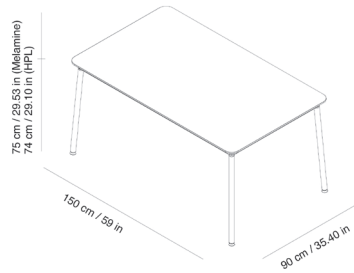

## TABLES HUB TABLETOP BLACK

Designed by Joan Gaspar

### DESCRIPTION

Hub tables suitable for indoor and outdoor use in HPL, and suitable only for indoor use in Melamine board. Lacquered aluminum structure and epoxy lacquered steel legs. This collection stands out for its stability and resistance, combining 3 different heights with various measures of envelopes.

### MEASUREMENTS

W 90cm × L 150cm × H 75cm  
W 35.44in × L 59.06in × H 29.53in

### CHARACTERISTICS

Weight 29 Kg.

STD units	Packaging dim. (cm)	Units Container 20'	Units Container 40'	Units Container HC	Units Trayler 70m <sup>3</sup>	Units Truck 100m <sup>3</sup>
1X	91.4 × 160.7 × 14.5	135	276	309	367	