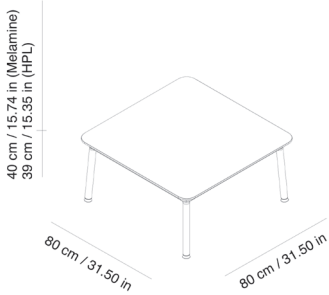

Ref. 06375 - EAN 8411344063750

TABLES HUB TABLETOP BLACK

Designed by Joan Gaspar

DESCRIPTION

Hub tables suitable for indoor and outdoor use in HPL, and suitable only for indoor use in Melamine board. Lacquered aluminum structure and epoxy lacquered steel legs. This collection stands out for its stability and resistance, combining 3 different heights with various measures of envelopes.

CERTIFICATIONS

ANSI3,UNEN15372,UNEEN581-3

MEASUREMENTS

W 80cm × L 80cm × H 40cm
W 31.5in × L 31.5in × H 15.75in

CHARACTERISTICS

Weight 15,76 Kg.

STD units	Packaging dim. (cm)	Units Container 20'	Units Container 40'	Units Container HC	Units Trayler 70m ³	Units Truck 100m ³
1X	82.5 × 81 × 19.7	210	432	508	651	