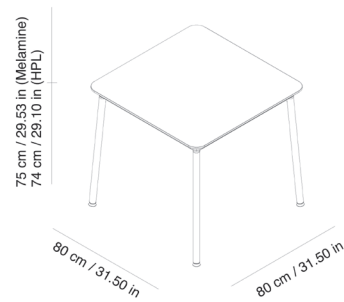

Ref. 06327 - EAN 8411344063279

TABLES HUB TABLETOP BLACK

Designed by Joan Gaspar

DESCRIPTION

Hub tables suitable for indoor and outdoor use in HPL, and suitable only for indoor use in Melamine board. Lacquered aluminum structure and epoxy lacquered steel legs. This collection stands out for its stability and resistance, combining 3 different heights with various measures of envelopes.

CERTIFICATIONS

ANSI3,UNEN15372,UNEEN581-3

MEASUREMENTS

W 80cm × L 80cm × H 75cm
W 31.5in × L 31.5in × H 29.53in

CHARACTERISTICS

Weight 18 Kg.

STD units	Packaging dim. (cm)	Units Container 20'	Units Container 40'	Units Container HC	Units Trayler 70m ³	Units Truck 100m ³
1X	82.5 × 81 × 19.7	210	432	508	651	