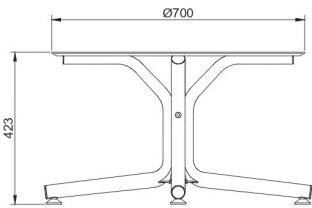

### DESCRIPTION

Bini Lounge table for indoor and outdoor use. Version with HPL top and base made of polypropylene with fiberglass and UV protection.

### MEASUREMENTS

H 43,5cm × Ø 70cm  
H 17.13in × Ø 27.56in

### CHARACTERISTICS

Weight 8,34 Kg.

STD units	Packaging dim. (cm)	Units Container 20'	Units Container 40'	Units Container HC	Units Trayler 70m <sup>3</sup>	Units Truck 100m <sup>3</sup>
1X	73 × 71 × 12	450	912	1056	1254	1360