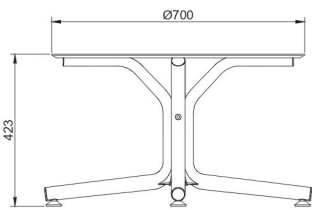

Ref. 06076 - EAN 8411344060766

TABLES BINI TABLETOP WHITE

Designed by Joan Gaspar

DESCRIPTION

Bini Lounge table for indoor and outdoor use. Version with HPL top and base made of polypropylene with fiberglass and UV protection.

MEASUREMENTS

H 43,5cm × Ø 70cm
H 17.13in × Ø 27.56in

CHARACTERISTICS

Weight 8,34 Kg.

STD units	Packaging dim. (cm)	Units Container 20'	Units Container 40'	Units Container HC	Units Trayler 70m ³	Units Truck 100m ³
1X	73 × 71 × 12	450	912	1056	1254	1360