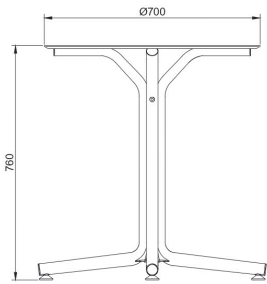

Ref. 06068 - EAN 8411344060681

TABLES BINI TABLETOP WHITE

Designed by Joan Gaspar

DESCRIPTION

Bini table for indoor and outdoor use. Version with hpl top and leg made of polypropylene with fiberglass and with UV protection.

MEASUREMENTS

H 76,5cm × Ø 70cm
H 30.12in × Ø 27.56in

CHARACTERISTICS

Weight 10,18 Kg.

STD units	Packaging dim. (cm)	Units Container 20'	Units Container 40'	Units Container HC	Units Trayler 70m ³	Units Truck 100m ³
1X	73 × 71 × 12	450	912	1056	1254	1360