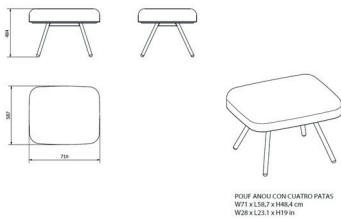

### MEASUREMENTS

W 71cm × L 58,7cm × H 48,4cm  
W 27.96in × L 23.12in × H 19.06in

### CHARACTERISTICS

Weight 8,9 Kg.