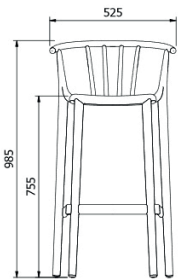

MEASUREMENTS

W 52,5cm × L 50cm × H 98,5cm × Hs 75,5cm
W 20.67in × L 19.69in × H 38.78in × Hs 29.73in

CHARACTERISTICS

Weight 5,5 Kg.

Stackable max 6 Units

STD units	Packaging dim. (cm)	Units Container 20'	Units Container 40'	Units Container HC	Units Trayler 70m ³	Units Truck 100m ³
2X	57 × 59.5 × 105	176	352	352	440	520
4X	55 × 67 × 117	284	592	616	768	848
P22	60 × 127 × 220	528	1056	1056	1166	1232