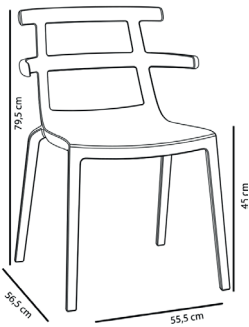

Ref. 05571 - EAN 8411344055717

TOKYO CHAIR GREEN EDITION YELLOW FIRE

Designed by Josep Llusà

DESCRIPTION

Armchair for indoor and outdoor use. Made from recycled and recyclable polypropylene using gas-assisted molding technology. UV protection. Net weight 4.1 kg. (9.04 lb).

MEASUREMENTS

W 55,5cm × L 56,5cm × H 79,5cm × Hs 45cm × Ha 65,5cm

W 21.86in × L 22.25in × H 31.3in × Hs 17.72in × Ha 25.79in

CHARACTERISTICS

Weight 4,1 Kg.

Stackable max 8 Units

STD units	Packaging dim. (cm)	Units Container 20'	Units Container 40'	Units Container HC	Units Traylor 70m ³	Units Truck 100m ³
2X	× ×	132	306	372	416	540
P24	× ×	576	1152	1152	1296	1392