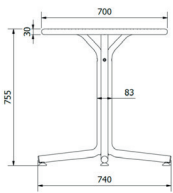

Ref. 05392 - EAN 8411344053928

TABLES BINI TABLETOP DARK GREY

Designed by Joan Gaspar

DESCRIPTION

Bini table for indoor and outdoor use. It is made of polypropylene with fiberglass, with UV protection. Weight 7.34 kg

CERTIFICATIONS

UNEEN581-1, UNEEN581-2

MEASUREMENTS

H 75,5cm × Ø 70cm
H 29.73in × Ø 27.56in

CHARACTERISTICS

Weight 7,34 Kg.

STD units	Packaging dim. (cm)	Units Container 20'	Units Container 40'	Units Container HC	Units Trayler 70m ³	Units Truck 100m ³
1X	73 × 71 × 13	450	912	1056	1254	1360