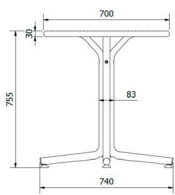

Ref. 05392 - EAN 8411344053928

TABLES BINI TABLETOP DARK GREY

Designed by Joan Gaspar

DESCRIPTION

Bini table for indoor and outdoor use. It is made of polypropylene with fiberglass, with UV protection. Weight 7.34 kg

CERTIFICATIONS

UNEEN581-1, UNEEN581-2

MEASUREMENTS

H 75,5cm × Ø 70cm
H 29.73in × Ø 27.56in

CHARACTERISTICS

Weight 7,34 Kg.

STD units	Packaging dim. (cm)	Units Container 20'	Units Container 40'	Units Container HC	Units Trayler 70m ³	Units Truck 100m ³
1X	73 × 71 × 13	450	912	1056	1254	1360