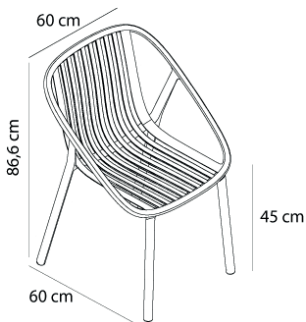

Ref. 05376 - EAN 8411344053768

BINI CHAIR DARK GREY

Designed by **Joan Gaspar**

DESCRIPTION

Chair for indoor and outdoor use. Polypropylene injected frame with fibreglass. UV protection.

AWARDS

ADI - Delta de plata 2022

CERTIFICATIONS

UNEEN581-1, UNEEN581-2

MEASUREMENTS

W 60cm × L 60cm × H 86,6cm
W 23.63in × L 23.63in × H 34.1in

CHARACTERISTICS

Weight 4,83 Kg.
Stackable max 9 Units

STD units	Packaging dim. (cm)	Units Container 20'	Units Container 40'	Units Container HC	Units Trayler 70m ³	Units Truck 100m ³
4X	74.7 × 60.7 × 96.9	256	524	572	800	800
2X	66.1 × 60.1 × 90	134	316	362	480	536
P24	105 × 60 × 217	576	1152	1152	1296	1344