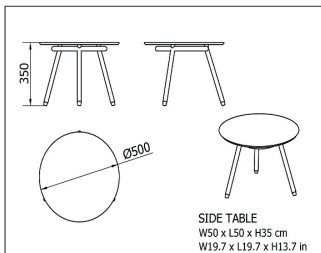

### MEASUREMENTS

W 50cm × L 50cm × H 35cm

W 19.69in × L 19.69in × H 13.78in

### CHARACTERISTICS

**Weight** 6,2 Kg.

STD units	Packaging dim. (cm)	Units Container 20'	Units Container 40'	Units Container HC	Units Traylor 70m <sup>3</sup>	Units Truck 100m <sup>3</sup>
1X	60 × 60 × 50	33	72	85		85