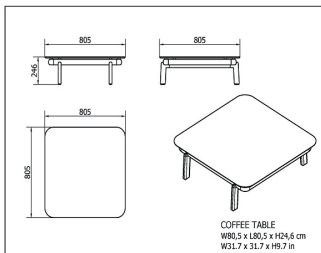

### MEASUREMENTS

W 80,5cm × L 80,5cm × H 25cm

W 31.7in × L 31.7in × H 9.85in

### CHARACTERISTICS

**Weight** 22,3 Kg.

STD units	Packaging dim. (cm)	Units Container 20'	Units Container 40'	Units Container HC	Units Traylor 70m <sup>3</sup>	Units Truck 100m <sup>3</sup>
1X	81 × 81 × 40	67	147	174		174